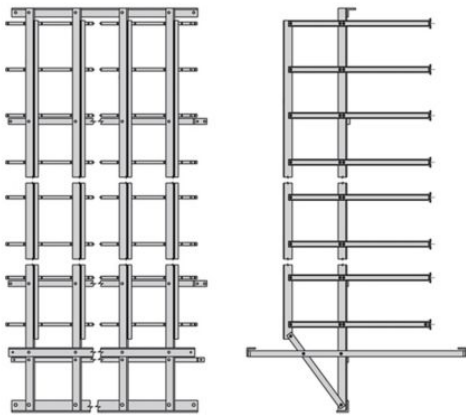

Eaton SB60408402TG

Catalog Number: SB60408402TG

Eaton B-Line series double sided 30 inch shelf width distribution frame, 84" height, 43.62" length, 30" width, 2 vertical with 8 shelves, ASTM A36 structural steel, Telco gray powder coat, Universal distribution frame double sided

General specifications

Product Name	Catalog Number
Eaton B-Line series double sided 30 inch shelf width distribution frame	SB60408402TG
	UPC
	799038032038
Product Length/Depth	Product Height
43.62 in	84 in
Product Width	Product Weight
30 in	129.433 lb
Certifications	
Not Applicable	

Product specifications

Type

Universal distribution frame double sided, 2 vertical with 8 shelves

Material

Steel

Application

Support terminal block for central cross connects

Resources